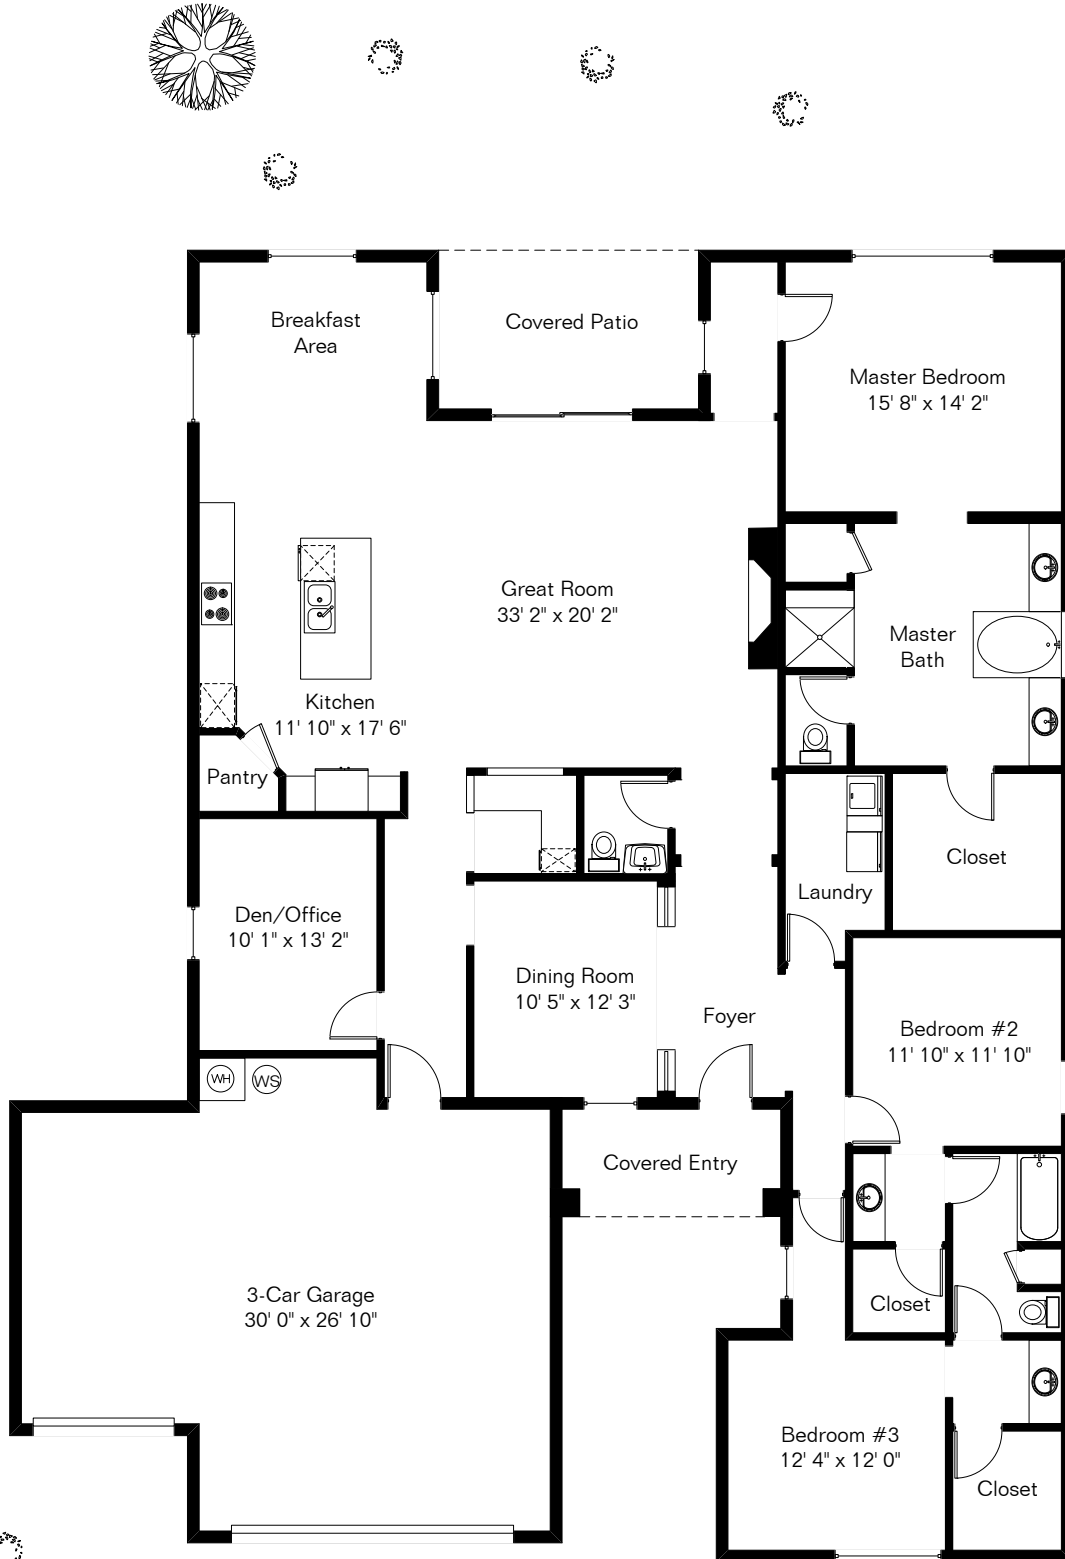

The square footages and room size information are deemed to be reliable but are not guaranteed and should be independently verified. This drawing is for marketing purposes only.

# 6027 W Yuma Mine Circle

Site Visit January 2020

Living Area 2,760 Sq Ft  
Garage 745 Sq Ft

Copyright 2020 Floor Plans First! LLC  
All Rights Reserved.

[www.FloorPlansFirst.com](http://www.FloorPlansFirst.com)

Toll Free (877) 887-1500  
Voice (520) 881-1500

**Floor Plans First!**  
See the Floor Plan First!